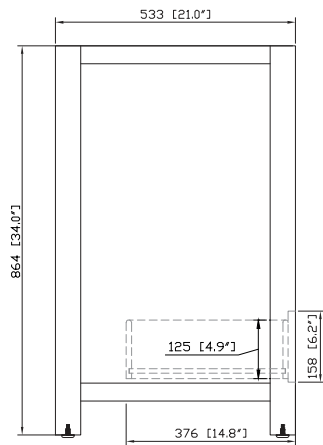

Colors / Finishes

- Chilled Gray
- Espresso
- White

Nominal Dimension

- 30W x 21D x 34H inches

Components

Mirror	MODERO-CG	MODERO-ES	MODERO-WT
Vanity Top	SUT31BK	SUT31CW	SUT31GB
	SUT31BK-R	SUT31CW-R	SUT31GB-R
Sink	CUM18WT	CUM18LN	CUM20WT-R
Linen Tower	MODERO-LT24-CG	MODERO-LT24-ES	MODERO-LT24-WT

Product Diagrams

Front

Back

Side

Top