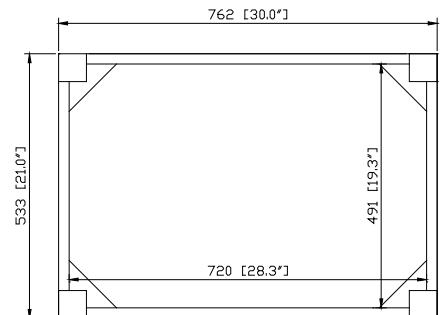

Colors / Finishes

- Chilled Gray
- Espresso
- White

Nominal Dimension

- 30W x 21D x 34H inches

Components

Mirror	MODERO-CG	MODERO-ES	MODERO-WT
Vanity Top	SUT31BK	SUT31CW	SUT31GB
	SUT31BK-R	SUT31CW-R	SUT31GB-R
Sink	CUM18WT	CUM18LN	CUM20WT-R
Linen Tower	MODERO-LT24-CG	MODERO-LT24-ES	MODERO-LT24-WT

Product Diagrams

Front

Back

Side

Top