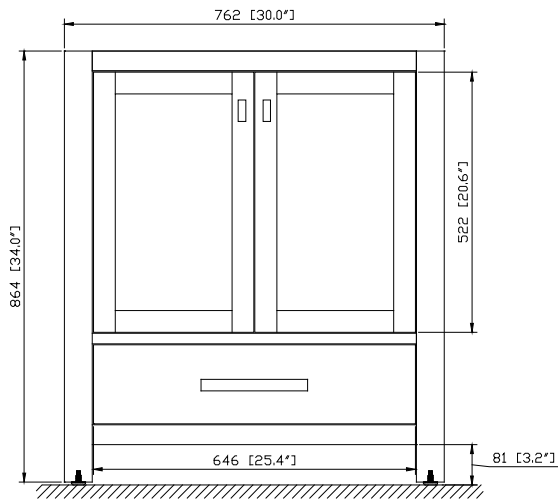

Colors / Finishes

- Chilled Gray
- Espresso
- White

Nominal Dimension

- 30W x 21D x 34H inches

Components

Mirror	MODERO-CG	MODERO-ES	MODERO-WT
Vanity Top	SUT31BK	SUT31CW	SUT31GB
	SUT31BK-R	SUT31CW-R	SUT31GB-R
Sink	CUM18WT	CUM18LN	CUM20WT-R
Linen Tower	MODERO-LT24-CG	MODERO-LT24-ES	MODERO-LT24-WT

Product Diagrams

Front

Back

Side

Top