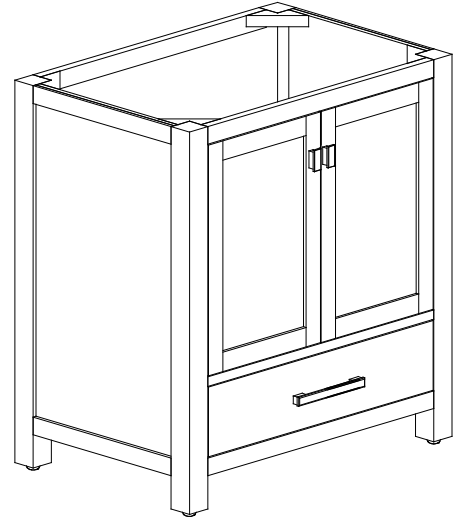

Avanity

MODERO-V30-CG
 MODERO-V30-ES
 MODERO-V30-WT

Features

- Solid poplar wood frame, Birch veneer plywood
- 2 soft-close doors
- 1 soft-close drawer
- Brushed nickel finished hardware
- Adjustable height levelers

Colors / Finishes

- Chilled Gray
- Espresso
- White

Nominal Dimension

- 30W x 21D x 34H inches

Components

Mirror	MODERO-CG	MODERO-ES	MODERO-WT
Vanity Top	SUT31BK	SUT31CW	SUT31GB
	SUT31BK-R	SUT31CW-R	SUT31GB-R
Sink	CUM18WT	CUM18LN	CUM20WT-R
Linen Tower	MODERO-LT24-CG	MODERO-LT24-ES	MODERO-LT24-WT

Product Diagrams

Front

Back

Side

Top