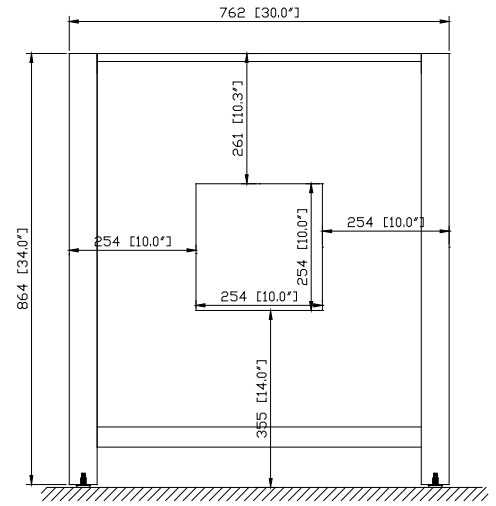

Colors / Finishes

- Chilled Gray
- Espresso
- White

Nominal Dimension

- 30W x 21D x 34H inches

Components

Mirror	MODERO-CG	MODERO-ES	MODERO-WT
Vanity Top	SUT31BK	SUT31CW	SUT31GB
	SUT31BK-R	SUT31CW-R	SUT31GB-R
Sink	CUM18WT	CUM18LN	CUM20WT-R
Linen Tower	MODERO-LT24-CG	MODERO-LT24-ES	MODERO-LT24-WT

Product Diagrams

Front

Back

Side

Top